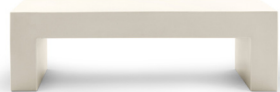

White

**Vignelli
Medium Bench**
Heller