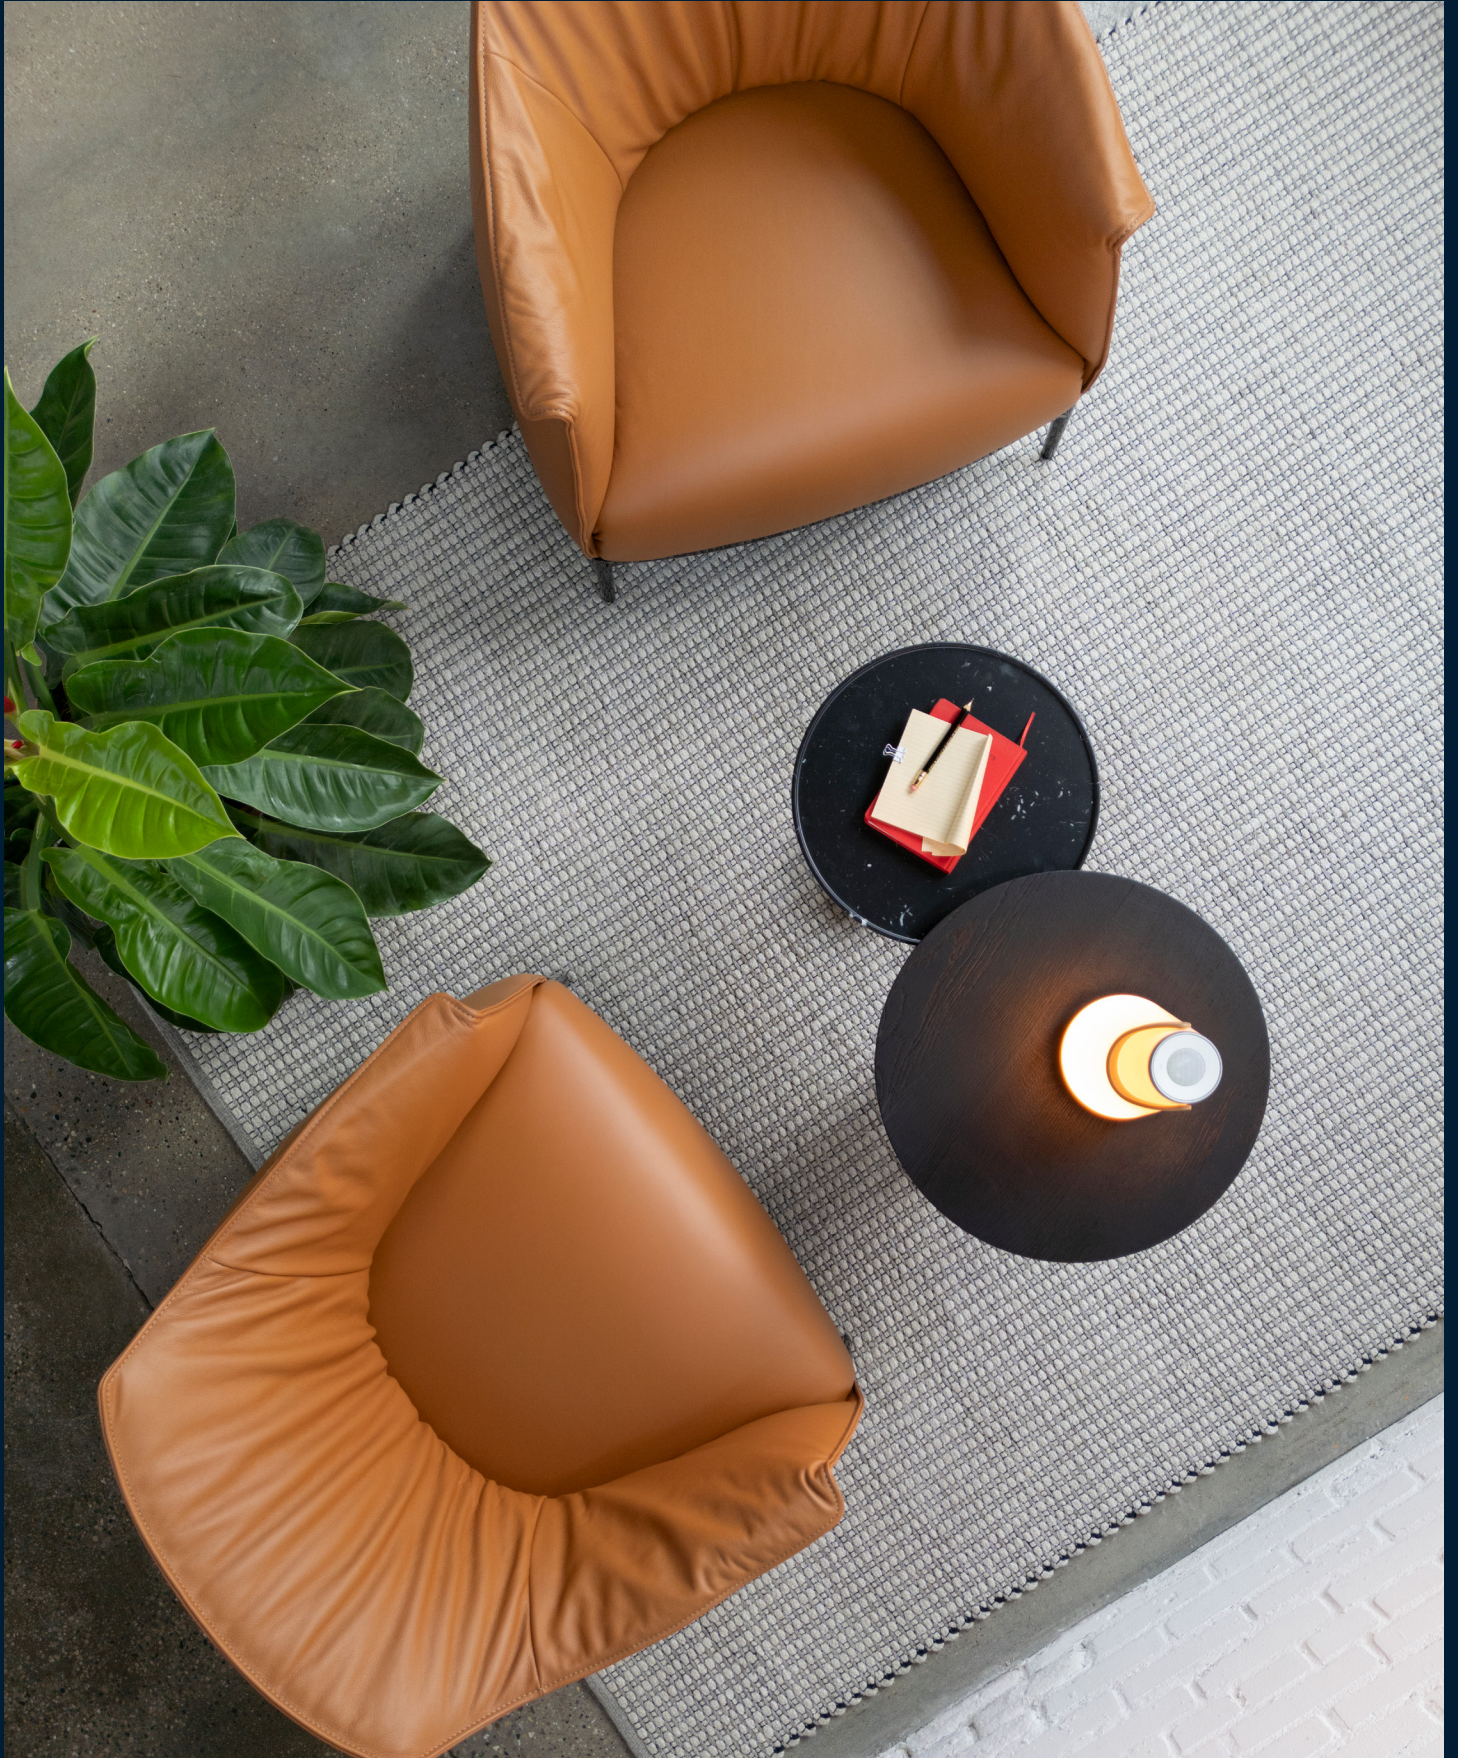

HAWORTH NOW

HAWORTH NOW

Haworth NOW delivers a curated selection of our best-selling products at accelerated lead times. Choose from a design-forward collection of performance task seating, tables, lounge seating, storage, work tools, and more.

Our most popular Haworth products, as well as selections from the world's finest brands, are offered in a neutral palette and ship in 7 business days. Haworth NOW ensures the access to high-quality furnishings, fit for any commercial environment, quickly and efficiently.

Seating	
Guest & Side Chairs	4
Conference & Executive Chairs	12
Office Chairs	16
Stools	19
Lounge Chairs	25
Sofas	32
Benches, Poufs & Ottomans	34
Tables	
Occasional Tables	38
Conference & Collaborative Tables	54
Height-Adjustable Tables	62
Storage	64
Acoustic Pods	66
Rugs	70
Lighting	73
Accessories	77